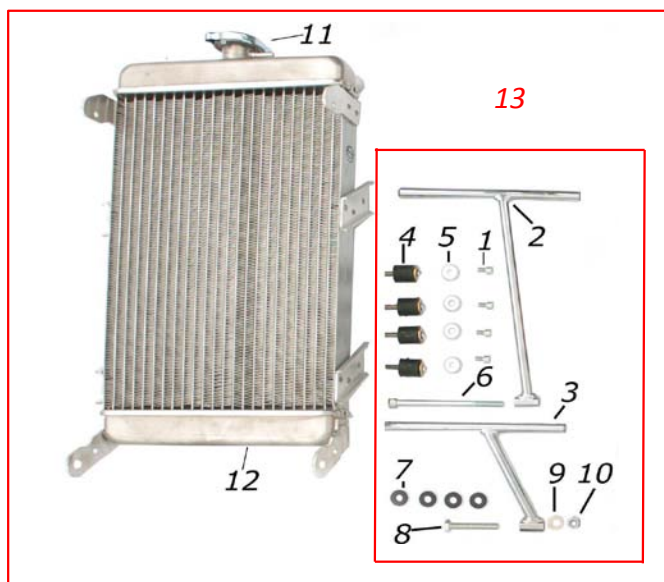

**1**

**4**

**5**

**9**

**10**

ES	Codice/Code	DESCRIZIONE	ITEMS	EURO
1	AFN .00016	Vite M6x12 Bombata	M6x12 Convex Head Screw	€ 0,20
2	SC0 .00789	Supporto Radiatore CRG Lungo	Long Support Radiator CRG	€ 20,28
3	SC0 .00788	Supporto Radiatore CRG Corto	Short Support Radiator CRG	€ 20,28
4	AFS .00760	Silentblock Radiatore	Radiator Silentblock	€ 2,76
5	SL1 .01589	Distanziale Ø 6x20x3,5	Spacer Ø 6x20x3,5	€ 1,09
6	AFN .00584	Vite M8x100 Cilindrica	M8x100 Conical Head Screw	€ 0,89
7	FBN .00064	Spessore Ø 8,5x18x4 Fusello	Stub Axle Spacer Ø 8,5x18x4	€ 1,09
8	AFN .00159	Vite M8x45 Cilindrica	M8x45 Conical Head Screw	€ 0,33
9	AFN .00129	Rondella Ø 8,5x17x1,5	Washer Ø 8,5x17x1,5	€ 0,04
10	AFN .00128	Dado M8 Autobloccante ALTO	M8 Nut High Self-Locking	€ 0,11
11	AFS .00756	Tappo Radiatore	Radiator Cap	€ 8,62
12	AFS .00785	Radiatore CRG con Tappo	Radiator CRG with Cap	€ 179,69
13	FK0 .00787	Kit Attacco Radiatore CRG	Connection Kit CRG Radiator Comp.	€ 52,92
14	FM0 .00785	Radiatore CRG Completo	Radiator CRG Complete	€ 232,60
15	FK0 .01320	Tendina Radiatore CRG Completa	Radiator Curtain CRG Complete	€ 110,24
	SZ0 .01323	Vite Esterna Tendina Radiatore	Radiator Curtain Ext.Screw	€ 1,04
	SAN .01321	Pomolo Tendina Radiatore Nero	Radiator Tent Rod Pommel Black	€ 5,51
	SL1 .01322	Barretta Tendina Radiatore CRG	Radiator Tent Rod CRG	€ 13,52
	SAN .01322	Barretta Tendina Radiatore NERA	Radiator Tent Rod Black	€ 15,60
	AML .00987	Piastrina Tendina Rad.(coppia)	Radiator Curtain Plate (pairs)	€ 20,80
	AFS .01329	Bussola Tendina Radiatore	Radiator Curtain Bushing	€ 3,12
16	SC0 .01599	Supporto Radiatore DD2 Sup.	Radiator DD2 Support Top	€ 20,28
17	SC0 .01700	Supporto Radiatore DD2 Inf.	Radiator DD2 Support Bottom	€ 20,28
18	FBN .01687	Supporto Pompa Depressione DD2	Fuel Pump DD2 Support	€ 7,00
19	AFN .01378	Fascetta Acc. Ø11-16 Radiatore	Steel Band Ø11-16 Radiator	€ 1,21
20	AFN .00776	Fascetta Acc. Ø16-25 Radiatore	Steel Band Ø16-25 Radiator	€ 1,21
21	AFS .00986	Valvola Termostatica	Thermostatic Valve	€ 54,23
22	AMS .00784	Tubo Valvola Termostato	Thermostatic Valve Pipe	€ 3,55
23	AFS .00723	Raccordo T Valvola Termostatica	Thermostatic Valve T Junction	€ 8,13
24	FAN .01130	Raccordo Sonda Acqua Alfano	Junction Probe Water Alfano	€ 11,46
25	MAR .01130	Raccordo Sonda Acqua MAR	Junction Probe Water MAR	€ 14,00
26	AFS .00761	Tubo Acqua Curvo	Curved Water Pipe	€ 9,14
27	AFS .01639	Pompa Acqua Nera 2006	Water Pump Black 2006	€ 85,00
	AFS .01640	Cinghiolo Pompa Acqua 2006	Water Pump Driving Belt 2006	€ 5,00
28	FL1 .01662	Puleggia Ø 50 P.Acqua Grande 2006	Big Water Pump Pulley 2006 Ø 50	€ 30,00