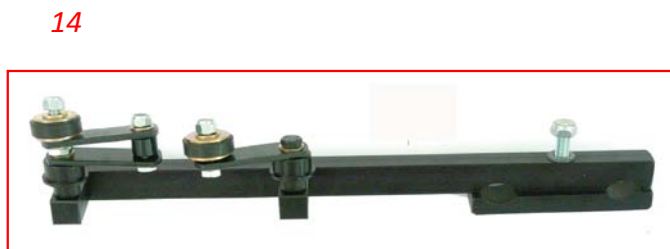

ES	Code/Code	DESCRIZIONE	ITEMS	EURO
1	SZO .00123	Culla Marmitta KF/KZ	Exhaust KF/KZ Cradle	€ 15,51
2	AFS .00088	Gommino Culla Marmitta	Exhaust Cradle Rubber	€ 1,50
3	SZO .00122	Molla Culla Marmitta	Exhaust Cradle Spring	€ 2,13
4	FM0 .00123	Culla Marmitta KF Completa	Exhaust Cradle Complete	€ 22,29
5	FAN .00983	Piastra Estensione Culla Nera	Exhaust Cradle Exten.Plate Black	€ 8,30
6	FM0 .00121	Supporto Culla Marmitta Crom Comp	Exhaust Cradle Support Compl.	€ 27,56
7	FMN .00121	Supporto Culla Marmitta Nero Comp	Exhaust Cradle Support Black Comp	€ 27,56
8	AFS .01119	Tappino Supp. Culla Marmitta	Exhaust Cradle Support Cap	€ 0,31
9	SAN .00980	Appendice Supp.Marmitta KZ Nero	Exhaust Supp.KZ Appendix Black	€ 12,00
10	SAN .00978	Cavalotto Supp.Marmitta KZ Nero	Exhaust Supp.KZ Bracket Black	€ 13,52
11	SAN .00976	Corpo Supp.Marmitta KZ Nero	Exhaust Support KZ Body Black	€ 36,40
12	FMN .00975	Supporto Marmitta KZ Nero	Exhaust Support KZ Black	€ 71,76
13	FMN .00984	Supporto Marmitta KZ Nero Comp.	Exhaust Support KZ Black Comp.	€ 102,96
14	FMN .01688	Supporto Marm.ROTAX ALL Comp.	Exhaust Supp.ROTAX ALL Comp.	€ 83,20
	FM0 .01824	Supporto Marmitta ROTAX 08 CO	Exhaust Support ROTAX 08 Comp.	€ 80,00
15	FV0 .00434	Supporto Paracatena PUFFO	Chain Guard PUFFO Support	€ 6,73
16	FV0 .00377	Supporto Paracapelli PUFFO	Carter Support PUFFO	€ 8,28
17	FZ0 .00573	Supporto Paracatena MINI	Chain Guard MINI Support	€ 6,73
	FZ0 .00164	Supporto Paracatena KF	Chain Guard KF Support	€ 6,73
18	FZ0 .00450	Supporto Paracatena Ass40/PUFFO	Chain Guard Ax.40 Support	€ 6,73
	FZ0 .00327	Supporto Paracatena KZ	Chain Guard KZ Support	€ 6,73