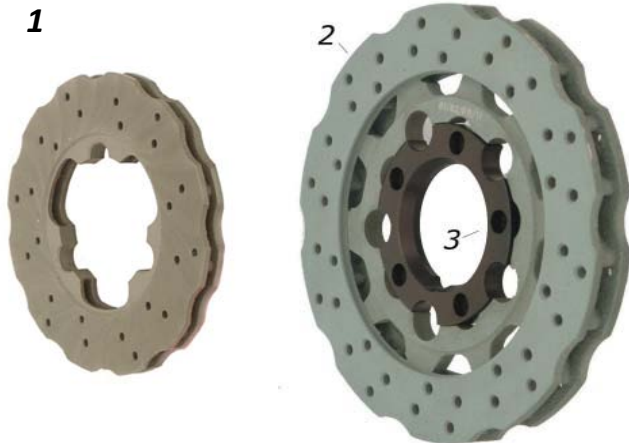

16

16

18

ES	Codice/Code	DESCRIZIONE	ITEMS	EURO
1	AFS .01622	Disco Freno V05 Anteriore Duralcan	Front Brake Disc V05 Duralcan	€ 260,00
2	AFS .01591	Disco Freno V05 Posteriore Duralcan	Rear Brake Disc V05 Duralcan	€ 320,00
3	SAN .01592	Flangia Disco V05 Posteriore	Rear Brake Disc Flange V05	€ 20,39
4	SL2 .N0238	Mozzo Disco Posteriore Ø 50 V04/V05	Rear Brake Disc Hub V04/V05 Ø 50	€ 40,85
5	SBN .01660	Bussola Disco Posteriore V05 Nero	Rear Brake Disc V05 Black Bushing	€ 1,61
6	AFN .01677	Rondella Elastica Disco Freno V05	Brake Disc Elastic Washer V05	€ 0,83
7	AFN .00231	Seeger Ø 8 Disco Freno	Brake Disc Seeger Ø 8	€ 0,29
8	AFS .00232	Spina Elastica Ø10 Disco Freno	Brake Disc Elastic Pin Ø 10	€ 1,32
9	FK0 .01660	Bussola Completa Disco Post. V05	Rear Brake Disc Bushing V05 Complete	€ 4,05
10	CRG .01592	Disco Freno Post. Ghisa V05 Comp.	Rear Brake Disc V05 Iron Complete	€ 168,00
10	CRG .01591	Disco Freno Post. Dural V05 Comp.	Rear Brake Disc V05 Dural Complete	€ 405,00
11	AFS .01727	Disco Freno Posteriore Ghisa V05	Rear Brake Disc V05 Iron	€ 82,28
12	AFS .01730	Disco Freno Anteriore Ghisa V05	Front Brake Disc V05 Iron	€ 68,95
	CRG .01678	Impianto V05 Dural KF Ø 50 Completo	Complete Brake System KF Dural Ø 50	€ 774,00
	CRG .01407	Impianto V05 Dural KZ Ø 50 Completo	Complete Brake System KZ Dural Ø 50	€ 2.046,00
	CRG .01727	Impianto V05 Ghisa KF Ø 50 Completo	Complete Brake System KF Iron Ø 50	€ 480,00
	CRG .01763	Impianto V05 Ghisa KZ Ø 50 Completo	Complete Brake System KZ Iron Ø 50	€ 1.428,00