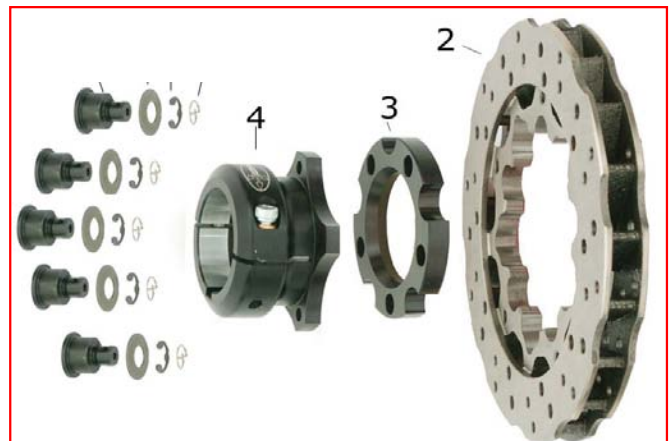

ES	Codice/Code	DESCRIZIONE	ITEMS	EURO
1	AFS .01622	Disco Freno V05 Anteriore Duralcan	Front Brake Disc V05 Duralcan	€ 260,00
2	AFS .01591	Disco Freno V05 Posteriore Duralcan	Rear Brake Disc V05 Duralcan	€ 320,00
3	SAN .01592	Flangia Disco V05 Posteriore	Rear Brake Disc Flange V05	€ 20,39
4	SL2 .N0238	Mozzo Disco Posteriore Ø 50 V04/V05	Rear Brake Disc Hub V04/V05 Ø 50	€ 40,85
5	SBN .01660	Bussola Disco Posteriore V05 Nero	Rear Brake Disc V05 Black Bushing	€ 1,61
6	AFN .01677	Rondella Elastica Disco Freno V05	Brake Disc Elastic Washer V05	€ 0,83
7	AFN .00231	Seeger Ø 8 Disco Freno	Brake Disc Seeger Ø 8	€ 0,29
8	AFS .00232	Spina Elastica Ø10 Disco Freno	Brake Disc Elastic Pin Ø 10	€ 1,32
9	FK0 .01660	Bussola Completa Disco Post. V05	Rear Brake Disc Bushing V05 Complete	€ 4,05
10	CRG .01592	Disco Freno Post. Ghisa V05 Comp.	Rear Brake Disc V05 Iron Complete	€ 168,00
10	CRG .01591	Disco Freno Post. Dural V05 Comp.	Rear Brake Disc V05 Dural Complete	€ 405,00
11	AFS .01727	Disco Freno Posteriore Ghisa V05	Rear Brake Disc V05 Iron	€ 82,28
12	AFS .01730	Disco Freno Anteriore Ghisa V05	Front Brake Disc V05 Iron	€ 68,95
	CRG .01678	Impianto V05 Dural KF Ø 50 Completo	Complete Brake System KF Dural Ø 50	€ 774,00
	CRG .01407	Impianto V05 Dural KZ Ø 50 Completo	Complete Brake System KZ Dural Ø 50	€ 2.046,00
	CRG .01727	Impianto V05 Ghisa KF Ø 50 Completo	Complete Brake System KF Iron Ø 50	€ 480,00
	CRG .01763	Impianto V05 Ghisa KZ Ø 50 Completo	Complete Brake System KZ Iron Ø 50	€ 1.428,00

10

9

12

11