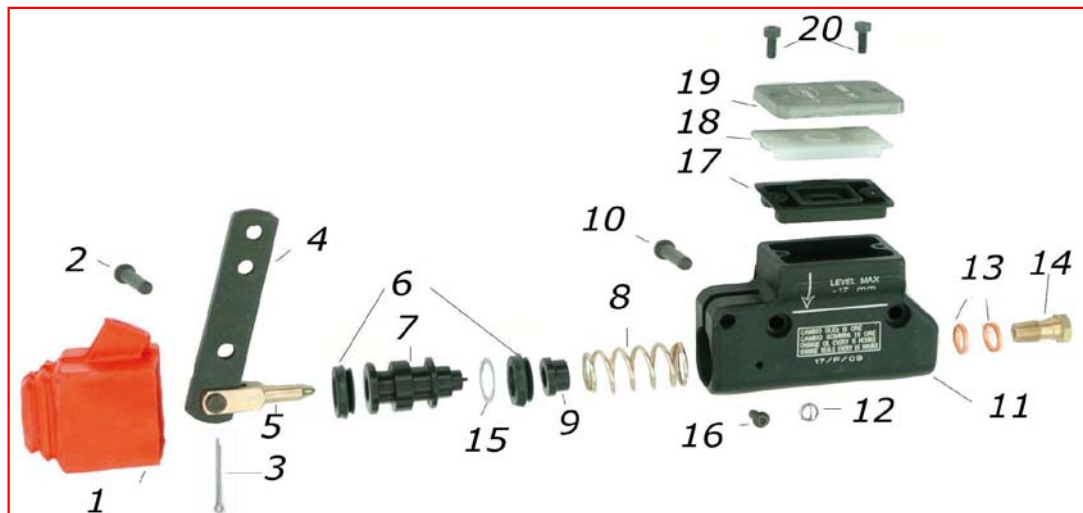

ES	Codice/Code	DESCRIZIONE	ITEMS	EURO
1	AFS .00199	Copripolvere Pompa Freni	Master Cylinder Dust Cover	€ 5,17
2	SBN .00200	Spina Pompa Freno 17,5mm Nera	Master Cylinder Pin 17,5mm Black	€ 0,62
3	AFN .00201	Coppiglia	Master Cylinder Split Pin	€ 0,18
4	SBN .00197	Leva Pompa Freno Nera	Master Cylinder Black Lever	€ 11,03
5	AFS .00196	Puntale Pompa Freno	Master Cylinder Fork	€ 4,65
6	AFS .00194	Gommino Pompa Freno	Master Cylinder Rubber	€ 3,68
7	SAN .00210	Pistoncino Pompa Freno Nero	Master Cylinder Piston	€ 6,26
8	SZ0 .00193	Molla Pompa Freno	Master Cylinder Spring	€ 2,24
9	SAN .00208	Tappo Molla Pompa Freno	Master Cylinder Spring Cap	€ 3,00
10	SBN .00202	Spina PompaFreni 35,5mm NERA	Master Cylinder Pin 35,5mm Bl.	€ 0,80
11	SAN .00192	Corpo Pompa Freno	Master Cylinder Body	€ 71,87
12	AFS .00203	Spina Elastica Ø 6	Elastic Pin Ø 6	€ 1,32
13	AFN .00186	Rondella Rame Ø 10,5x14x2	Copper Washer Ø 10,5x14x2	€ 0,28
14	SZ0 .00185	Raccordo M10 Pompa Freno	Master Cylinder Fitting M10	€ 1,27
15	AFN .00195	Distanziale 14x20x0,5 Pompa Freno	Master Cylinder Spacer 14x20x0,5	€ 0,62
16	AFN .00207	Vite M5x8 Bombata	M5x8 Convex Head Screw	€ 0,25
17	AFS .00205	Membrana Pompa Freno	Master Cylinder Gasket	€ 2,54
18	AFS .00204	Tappo Membrana Pompa Freno	Master Cylinder Tank Gasket Cap	€ 1,96
19	SAN .00212	Coperchio Pompa Freno Nero	Master Cylinder Cover	€ 5,40
20	AFN .00206	Vite M4x12 Cilindrica	M4x12 Conical Head Screw	€ 0,10
21	FM0 .00192	Pompa Freno Completa	Master Cylinder Complete	€ 103,63
22	FM0 .00191	Doppia Pompa Fr. KF con Ripartitore	Double KF Master Cylinder + Equalizer	€ 234,00
22	FM0 .00329	Doppia Pompa Fr. KZ con Ripartitore	Double KZ Master Cylinder + Equalizer	€ 246,50
24	CRG .00192	Kit Revisione 1 Pompa Freno	Revision Kit for 1 Master Cylinder.	€ 22,05

21

21

22

24