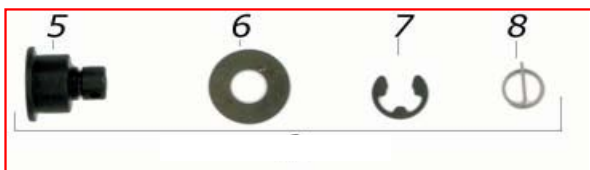

ES	Codice/Code	DESCRIZIONE	ITEMS	EURO
1	AFS .01622	Disco Freno V05 Anteriore Duralcan	Front Brake Disc V05 Duralcan	€ 260,00
2	AFS .01591	Disco Freno V05 Posteriore Duralcan	Rear Brake Disc V05 Duralcan	€ 320,00
3	SAN .01592	Flangia Disco V05 Posteriore	Rear Brake Disc Flange V05	€ 20,39
4	SL2 .N0238	Mozzo Disco Posteriore Ø 50 V04/V05	Rear Brake Disc Hub V04/V05 Ø 50	€ 40,85
5	SBN .01660	Bussola Disco Posteriore V05 Nero	Rear Brake Disc V05 Black Bushing	€ 1,61
6	AFN .01677	Rondella Elastica Disco Freno V05	Brake Disc Elastic Washer V05	€ 0,83
7	AFN .00231	Seeger Ø 8 Disco Freno	Brake Disc Seeger Ø 8	€ 0,29
8	AFS .00232	Spina Elastica Ø10 Disco Freno	Brake Disc Elastic Pin Ø 10	€ 1,32
9	FK0 .01660	Bussola Completa Disco Post. V05	Rear Brake Disc Bushing V05 Complete	€ 4,05
10	CRG .01592	Disco Freno Post. Ghisa V05 Comp.	Rear Brake Disc V05 Iron Complete	€ 168,00
10	CRG .01591	Disco Freno Post. Dural V05 Comp.	Rear Brake Disc V05 Dural Complete	€ 405,00
11	AFS .01727	Disco Freno Posteriore Ghisa V05	Rear Brake Disc V05 Iron	€ 82,28
12	AFS .01730	Disco Freno Anteriore Ghisa V05	Front Brake Disc V05 Iron	€ 68,95
	CRG .01678	Impianto V05 Dural KF Ø 50 Completo	Complete Brake System KF Dural Ø 50	€ 774,00
	CRG .01407	Impianto V05 Dural KZ Ø 50 Completo	Complete Brake System KZ Dural Ø 50	€ 2.046,00
	CRG .01727	Impianto V05 Ghisa KF Ø 50 Completo	Complete Brake System KF Iron Ø 50	€ 480,00
	CRG .01763	Impianto V05 Ghisa KZ Ø 50 Completo	Complete Brake System KZ Iron Ø 50	€ 1.428,00

10

9

12

11