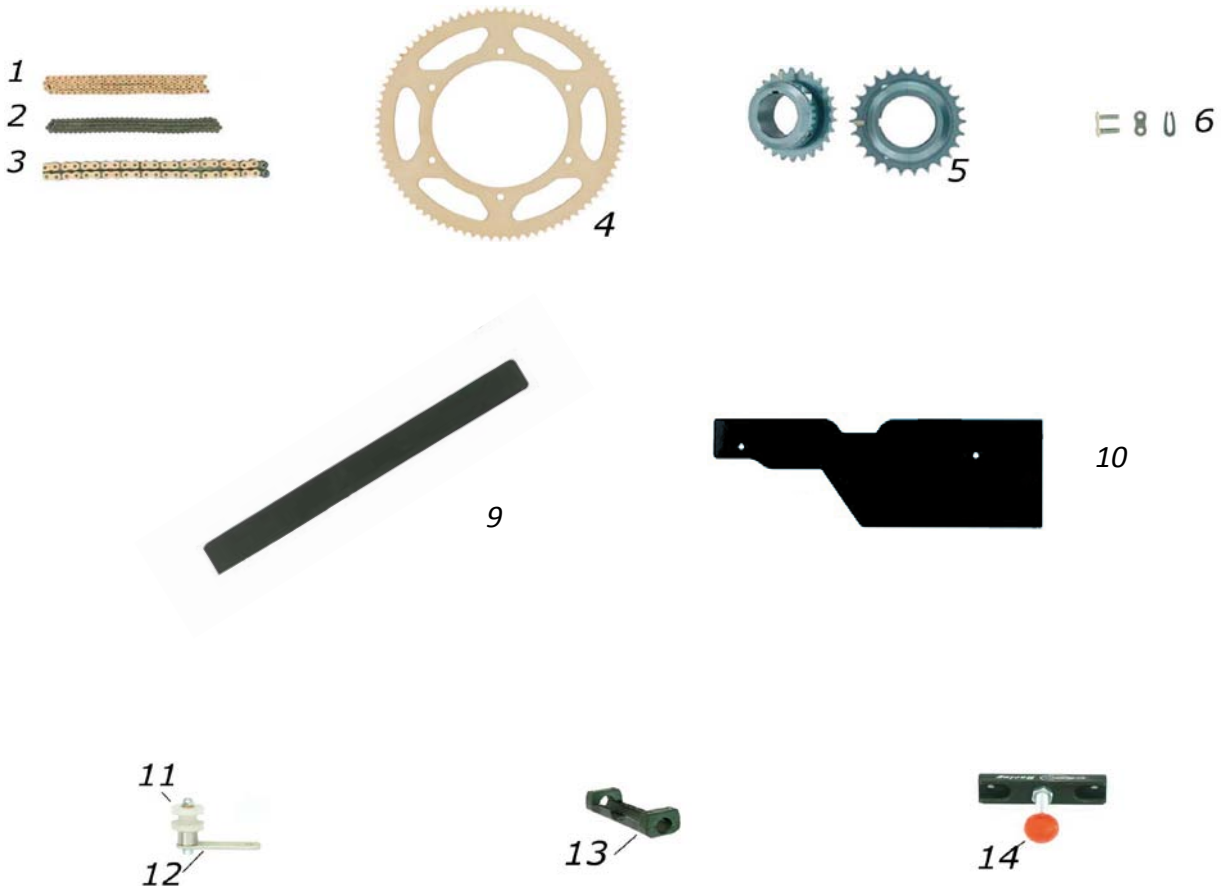

ES	Code/Code	DESCRIZIONE	ITEMS	EURO
1	AFS .00672	Catena KF No O-ring	Chain KF No O-Ring	€ 35,83
2	AFS .00614	Catena KF con O-ring	Chain KF With O-Ring	€ 63,39
3	AMS .00671	Catena KZ (1 Metro)	Chain KZ (1 Meter)	€ 43,55
	AMS .00508	Catena PUFFO	Chain PUFFO	€ 20,80
4	AFS .00171	Corona KF	Sproket KF	€ 22,05
5	AFS .00797	Corona KZ Ø 50 Ergal	Ergal Sproket KZ Ø 50	€ 44,10
	AFS .00506	Corona PUFFO	Sproket PUFFO	€ 24,25
6	AMS .00779	Maglia Congiunzione Catena KZ	Connection Link KZ Chain	€ 3,00
	AFS .01121	Smagliacatena	Chain Linker Tool	€ 41,34
	FV0 .00376	Paracapelli PUFFO	Carter PUFFO	€ 18,36
9	AFS .00338	Paracatena Plastica Dritto	Plastic Straight Chain Guard	€ 5,87
10	FV0 .00411	Paracatena PUFFO	Chain Guard PUFFO	€ 14,55
11	FL1 .00509	Rullino Tendicatena PUFFO	Tightener Roller PUFFO	€ 7,72
12	FZ0 .00511	Supporto Tendicatena PUFFO	Tightener Support PUFFO	€ 3,12
13	FM0 .00979	Slittone Completo	Slade Kit Complete	€ 55,00
14	FMN .00253	Tendicatena Nero Completo	Chain Tightener Black Complete	€ 18,14
	KK .1000	Tendicatena Racing KK Completo	Chain Tightener Racing KK Complete	€ 35,00
	KK .1001	Vite Tendicatena Racing M10x85	Chain Tightener Screw Racing M10x85	€ 7,50
	AFS .00254	Vite Tendicatena M10x70	Chain Tightener Screw M10x70	€ 2,24
	TLET 64	Paracatena TILLET Comp.Nero	Chain Guard TILLET Comp.Black	€ 84,00