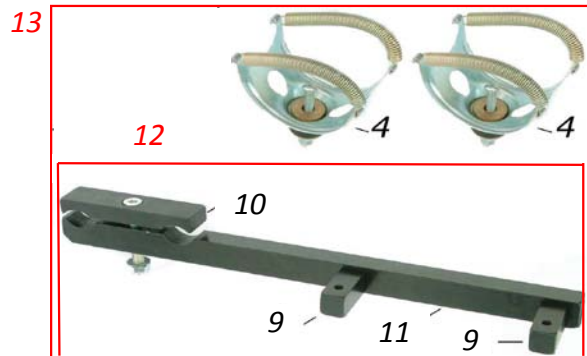

1

2

3

ES	Code/Code	DESCRIZIONE	ITEMS	EURO
1	SZO .00123	Culla Marmitta KF/KZ	Exhaust KF/KZ Cradle	€ 15,51
2	AFS .00088	Gommino Culla Marmitta	Exhaust Cradle Rubber	€ 1,50
3	SZO .00122	Molla Culla Marmitta	Exhaust Cradle Spring	€ 2,13
4	FM0 .00123	Culla Marmitta KF Completa	Exhaust Cradle Complete	€ 22,29
5	FAN .00983	Piastra Estensione Culla Nera	Exhaust Cradle Exten.Plate Black	€ 8,30
6	FM0 .00121	Supporto Culla Marmitta Crom Comp	Exhaust Cradle Support Compl.	€ 27,56
7	FMN .00121	Supporto Culla Marmitta Nero Comp	Exhaust Cradle Support Black Comp	€ 27,56
8	AFS .01119	Tappino Supp. Culla Marmitta	Exhaust Cradle Support Cap	€ 0,31
9	SAN .00980	Appendice Supp.Marmitta KZ Nero	Exhaust Supp.KZ Appendix Black	€ 12,00
10	SAN .00978	Cavalotto Supp.Marmitta KZ Nero	Exhaust Supp.KZ Bracket Black	€ 13,52
11	SAN .00976	Corpo Supp.Marmitta KZ Nero	Exhaust Support KZ Body Black	€ 36,40
12	FMN .00975	Supporto Marmitta KZ Nero	Exhaust Support KZ Black	€ 71,76
13	FMN .00984	Supporto Marmitta KZ Nero Comp.	Exhaust Support KZ Black Comp.	€ 102,96
14	FMN .01688	Supporto Marm.ROTAX ALL Comp.	Exhaust Supp.ROTAX ALL Comp.	€ 83,20
	FM0 .01824	Supporto Marmitta ROTAX 08 CO	Exhaust Support ROTAX 08 Comp.	€ 80,00
15	FV0 .00434	Supporto Paracatena PUFFO	Chain Guard PUFFO Support	€ 6,73
16	FV0 .00377	Supporto Paracapelli PUFFO	Carter Support PUFFO	€ 8,28
17	FZ0 .00573	Supporto Paracatena MINI	Chain Guard MINI Support	€ 6,73
	FZ0 .00164	Supporto Paracatena KF	Chain Guard KF Support	€ 6,73
18	FZ0 .00450	Supporto Paracatena Ass40/PUFFO	Chain Guard Ax.40 Support	€ 6,73
	FZ0 .00327	Supporto Paracatena KZ	Chain Guard KZ Support	€ 6,73