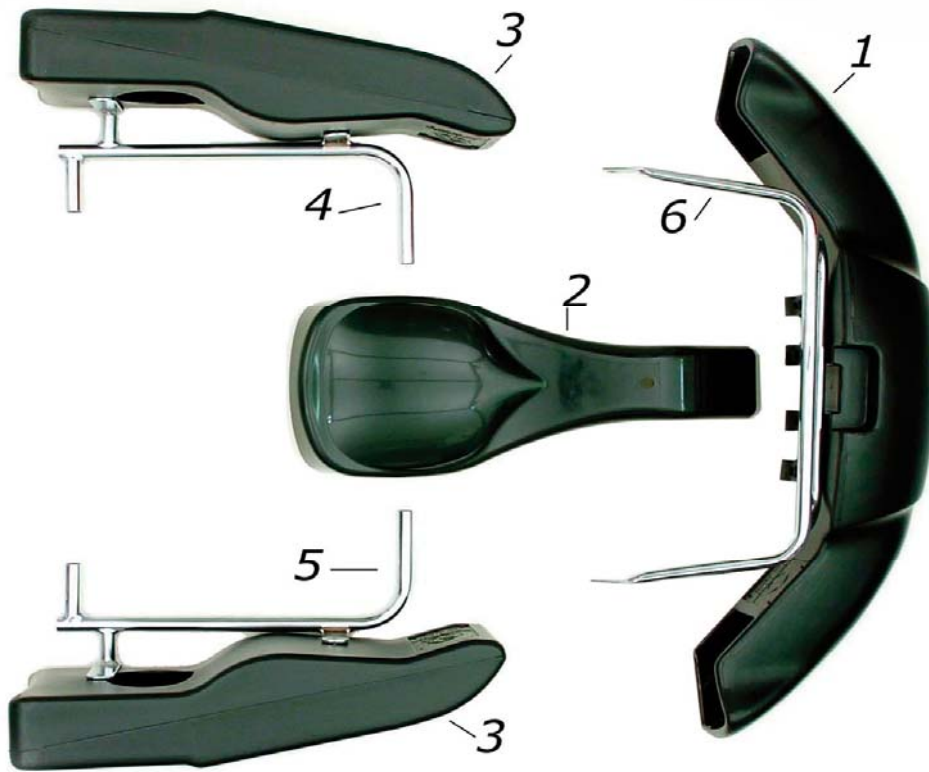

15

ES	Codice/Code	DESCRIZIONE	ITEMS	EURO
1	FM0 .00138	Tanica Lt.8,5 KF Completa	Fuel Tank Lt.8,5 KF Complete	€ 31,80
1	FM0 .00322	Tanica Lt.8,5 KZ Completa	Fuel Tank Lt.8,5 KZ Complete	€ 39,22
2	AFS .01428	Tanica NEW AGE Completa	Fuel Tank NEW AGE Complete	€ 16,13
2	FM0 .00570	Tanica MINI Completa	Fuel Tank MINI complete	€ 16,13
3	FM0 .00858	Tanica Lt.5 Completa	Fuel Tank Lt.5 Complete	€ 16,13
4	AFS .01383	Tappo Tanica NEWAGE	Fuel Tank Cap NEWAGE	€ 2,64
5	AFS .00143	Tappo Tanica	Fuel Tank Cap	€ 2,64
6	AFN .00140	Or Tanica	Fuel Tank Gasket	€ 0,75
7	AFN .00144	Guarnizione Tappo Tanica	Fuel Tank Cap Gasket	€ 2,47
9	AFS .00783	Raccordo T Benzina	Fuel Pipe Connector T Piece	€ 2,88
11	AFS .00941	Raccordo Y Benzina	Fuel Pipe Connector Y Piece	€ 2,88
13	AFN .01380	Rondella Rame Ø10x16x1	Copper Washer Ø10x16x1	€ 0,17
14	AFS .00325	Dado Raccordo Tanica	Fuel Tank Nut for Fitting	€ 2,18
15	AFS .00571	Raccordo Pescante Tanica MINI	Fuel Tank MINI Connector Drop	€ 3,22
16	AFN .00323	Rondella in Fibra Ø10x16x1	Fiber Washer Ø10x16x1	€ 0,08
17	AFS .00324	Raccordo Sfiato Tanica KZ	Fuel Tank KZ Connector Breather	€ 3,22
17	AFN .01379	Or Raccordo Tanica	Fuel Tank Fitting Gasket	€ 0,75
18	SL1 .00147	Pescante	Fuel Tank Drop	€ 3,22
20	AFS .00142	Tappino Pescante Tanica (Nero)	Fuel Small Cap (Black)	€ 1,61
20	AFS .00142	Tappino Pescante Tanica (Rosso)	Fuel Small Cap (Red)	€ 1,61
21	SL1 .00149	Raccordo Pescante Tanica	Fuel Tank Connector Drop	€ 3,22
22	AMS .00139	Tubo Benzina al Metro	Fuel Pipe for Meter	€ 2,98
23	SL1 .00151	Raccordo Sfiato Tanica	Fuel Tank Connector Breather	€ 3,22
24	AFS .00753	Tanica Recupero	Catch Tank	€ 7,35