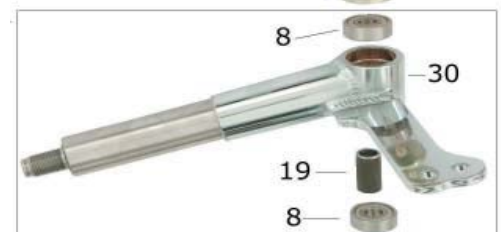

27

8

19

27

26

4

20

21

14