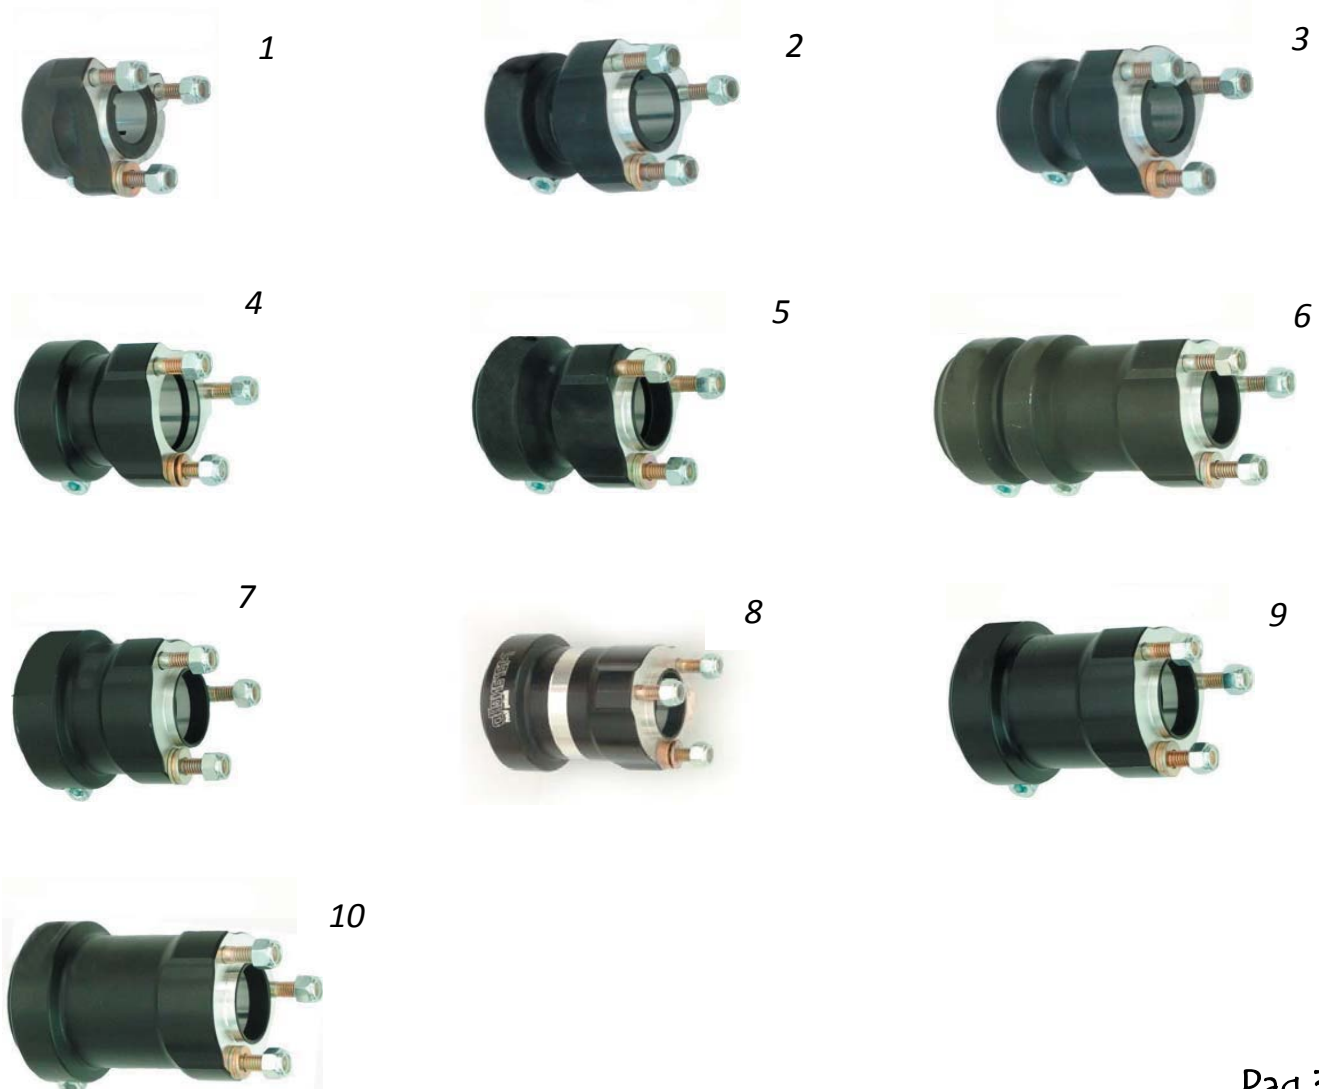

ES	Code/Code	DESCRIZIONE	ITEMS	EURO
1	FMN .00568	Mozzo Post. Ø 25x40 Nero Comp.	Rear Wheel Hub Ø 25x40 Black Comp.	€ 32,24
2	FMN .00851	Mozzo Post. Ø 25x75 Nero Comp.	Rear Wheel Hub Ø 25x75 Black Comp.	€ 32,24
	FMN .00850	Mozzo Post. Ø 30x40 Nero Comp.	Rear Wheel Hub Ø 30x40 Black Comp.	€ 32,24
3	FMN .00735	Mozzo Post. Ø 30x75 Nero Comp.	Rear Wheel Hub Ø 30x75 Black Comp.	€ 32,24
	FMN .00847	Mozzo Post. Ø 40x40 Nero Comp.	Rear Wheel Hub Ø 40x40 Black Comp.	€ 32,24
4	FMN .00724	Mozzo Post. Ø 40x70 Acqua Nero Co.	Rear Wheel Hub Ø 40x70 Rain Black Cor	€ 31,20
5	FMN .00848	Mozzo Post. Ø 40x75 Nero Comp.	Rear Wheel Hub Ø 40x75 Black Comp.	€ 34,32
	FMN .00444	Mozzo Post. Ø 40x105 Nero Comp.	Rear Wheel Hub Ø 40x105 Black Comp.	€ 40,56
6	FMN .00849	Mozzo Post. Ø 40x125 Nero Comp.	Rear Wheel Hub Ø 40x125 Black Comp.	€ 42,64
7	FMN .00843	Mozzo Post. Ø 50x75 Nero Comp.	Rear Wheel Hub Ø 50x75 Black Comp.	€ 34,32
8	FMN .00845	Mozzo Post. Ø 50x85 Nero Comp.	Rear Wheel Hub Ø 50x85 Black Comp.	€ 36,40
9	FMN .00131	Mozzo Post. Ø 50x95 Nero Comp.	Rear Wheel Hub Ø 50x95 Black Comp.	€ 38,48
10	FMN .00846	Mozzo Post. Ø 50x105 Nero Comp.	Rear Wheel Hub Ø 50x105 Black Comp.	€ 40,56
	FMN .01721	Mozzo Post. Ø 50x125 Nero Comp.	Rear Wheel Hub Ø 50x125 Black Comp.	€ 42,64
	FMN .01923	Mozzo Post. Ø 50x85 Flangiato Comp.	Rear Wheel Hub Ø 50x85 Flang.Comp.	€ 40,00
	FMN .01922	Mozzo Post. Ø 50x95 Flangiato Comp.	Rear Wheel Hub Ø 50x95 Flang.Comp.	€ 40,00
	AFS .01543	Mozzo Post. Ø 50x78 MG Light	Rear Wheel Hub Ø 50x78 MG Light	€ 39,50
	AFS .01544	Mozzo Post. Ø 50x88 MG Light	Rear Wheel Hub Ø 50x88 MG Light	€ 41,50
	AFS .01344	Mozzo Post. Ø 50x98 MG Light Std	Rear Wheel Hub Ø 50x98 MG Light Std	€ 44,50
	AFS .01545	Mozzo Post. Ø 50x120 MG Light	Rear Wheel Hub Ø 50x120 MG Light	€ 47,50